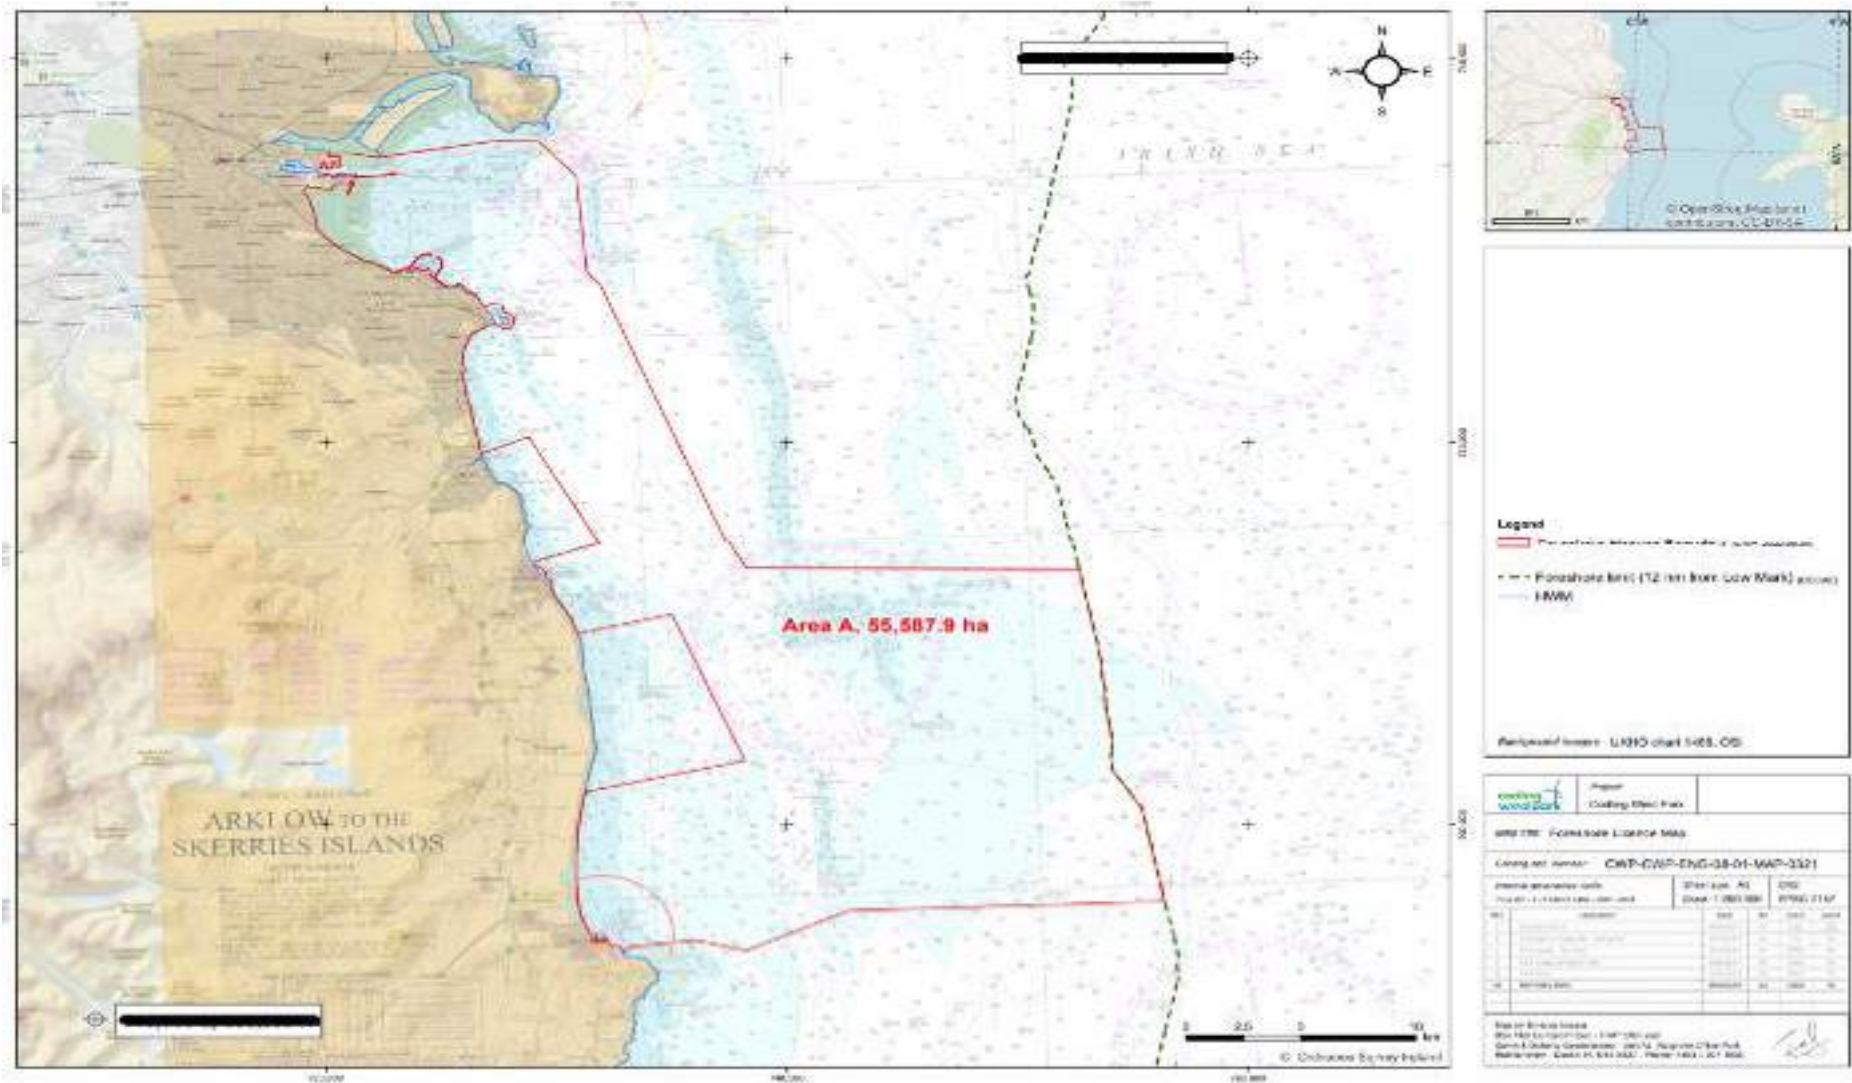

Appendix: Map and Coordinates of the Operations Area